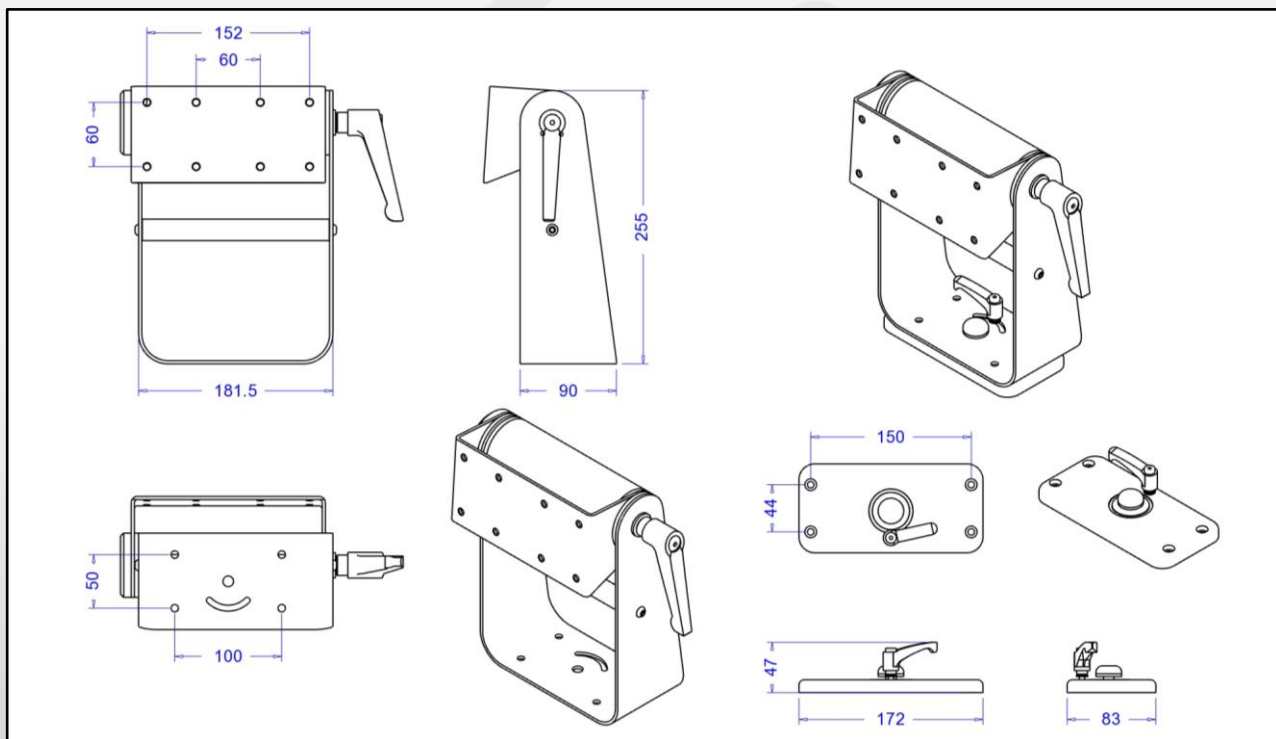

- Robust stainless steel construction
- Shock/vibration resistant design
- Various mounting options
- Optional horizontal rotation base plate
- Designed for larger Bluestone Monitors 17" to 24"

Max Height (Stand + Base Plate)	327mm
Max Width	265mm
Weight (Stand)	3.6Kg
Weight (Stand & Base Plate)	4.2Kg
Vertical Rotation	180 Deg
Horizontal Rotation (Requires Base Plate)	45 Deg
Mounts	M6 Fixing Screws
Material – Stand / Base Plate	Stainless steel / Hard anodised aluminium