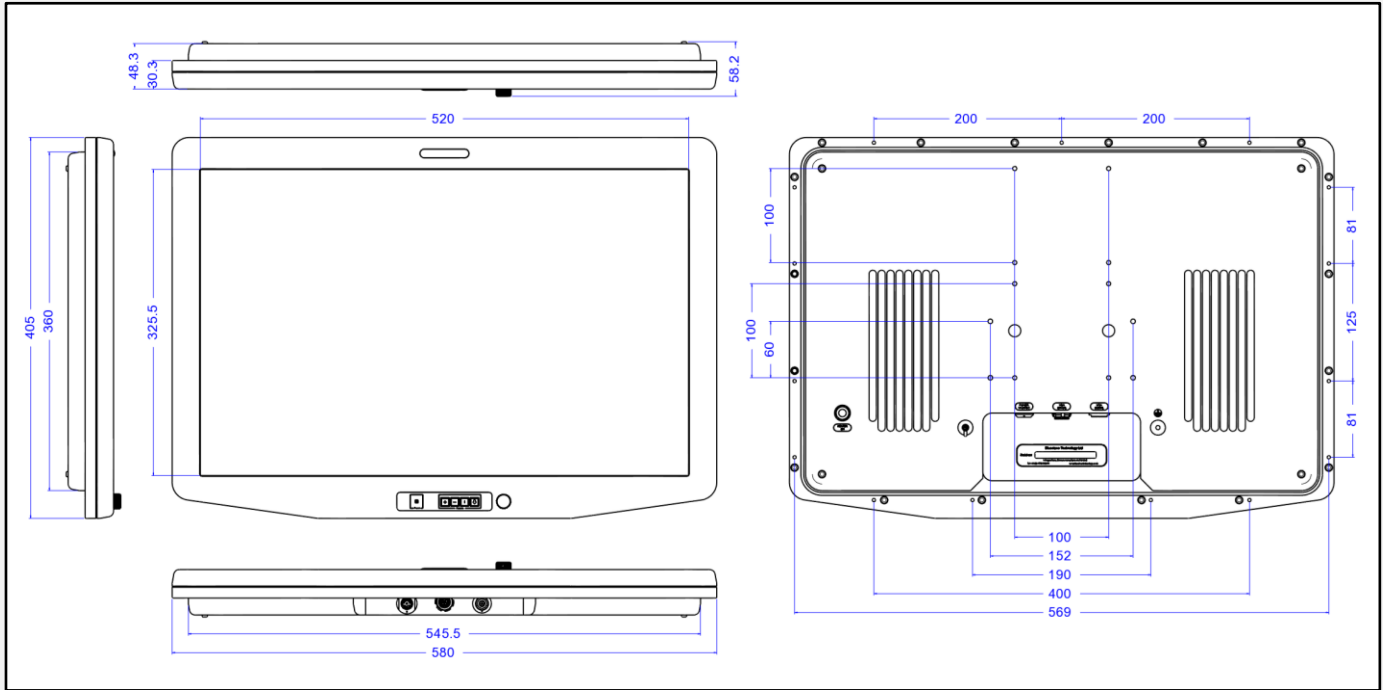

The Poseidon 24" Monitor is a fully ruggedised and sealed WUXGA resolution display suitable for a wide range of applications in the toughest of operating environments. With full sealing up to IP67 and a 1500 Cd/m sq brightness display its highly suited for a range of harsh environment marine and military applications. As with all Bluestone rugged products the internal components are protected against externally applied shock & vibrations by means of internal isolation mounts making them suitable for military vehicle, airborne and naval solutions. The unique feature is the resolution of 1920 x 1200 Pixels allowing a full radar sweep image to display without scaling. Many examples of our products have also been tested to 30g shock & military vibration standards and they also are also listed on the Submarine Toxicity Database, item A2781 from 8.4" to 42". Various different configurations are available so please contact us to discuss your particular requirements with one of our highly experienced engineers who can help guide you through the selection process.

### Technical Specification

<b>Display Size</b>	24.1" Diagonal	<b>Voltage Monitor</b>	12V V DC, Optional wide input 10-36 VDC
<b>Resolution</b>	WUXGA 1920 x 1200 pixels		<b>Weight</b>
<b>No of Colours</b>	16.78 Million	<b>Window</b>	AR/IR filtered
<b>Interface</b>	DVI, VGA	<b>Display and electronics</b>	All internal components isolation mounted to protect against external shock & vibration
<b>Brightness</b>	350 Cd/ m sq		
<b>Contrast Ratio</b>	1300:1	<b>Housing</b>	Machined aluminium
<b>Viewing Angle</b>	Horizontal 188° Incl, Vertical 188° Incl	<b>Finish</b>	Hard Black anodised
<b>Sealing</b>	IP67	<b>Mounting</b>	Rear VESA mount, other options available, please contact to discuss
<b>Operating Temp</b>	-20 to +50 Deg C with optional heaters		
<b>Storage Temp</b>	-20 to +60 Deg C		
<b>Power Consumption</b>	50W (Without heater option)		